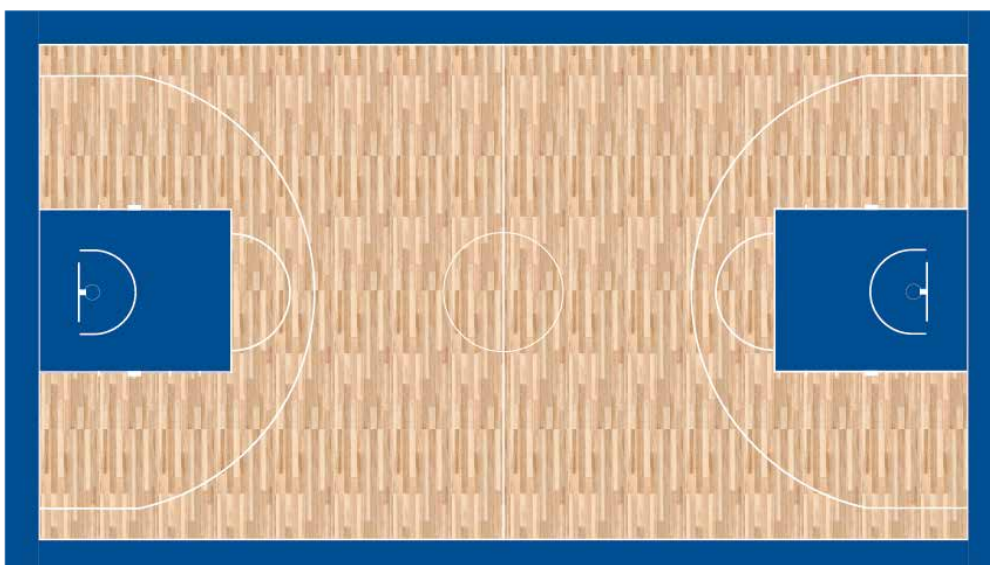

# Temporary Sports Flooring Rollout Portable Court Basketball

The DYNAMIK Portable Rollout Basketball court creates a high performance sports surface suitable for International, National, Club or Community matches where single line marking, bespoke court, colour designs, or branding are an event requirement.

## Colours

The DYNAMIK Portable Rollout Basketball Court is available in a range of court colours and line marking colours.

# Basketball Court Specifications

<b>Size</b>	
Playing Area	15m x 28m
Run Out	1m perimeter around playing area
Total Floor Space	17m x 30m
<b>Colours</b>	
Court	Wood Effect/Grey/Red/Orange/Green/Blue
Line Marking	White/Red/Black/Yellow (Spec - FIBA/NCAA/NBA)
<b>Roll Quantity</b>	
Playing Area	17 Rolls
<b>Roll Size</b>	
Height per roll (when rolled up)	1.8m
Width per roll (when rolled up)	0.4m
Total Storage space required	10 square meters
Roll Thickness	6.5mm
<b>Performance Characteristics</b>	
Abrasion Resistance	EN ISO 5470-1 - 66
Indentation Resistance	Shao A - 78
Shock Absorption	DIN14808 -30%
Friction Coefficient (Slip Resistance)	EN 13036-4 - 108
<b>Estimated Installation Time</b>	
4 hours - 3 Staff	
<b>Estimated Removal Time</b>	
1.5 hours - 3 Staff	
<b>Accessories</b>	
Line Marking Tape/ Roll Joining Tape - Single-Sided/ Joining Tape Applicator/ Roll Distribution Trolley/ Court Logos, Decals and Courtside boards.	