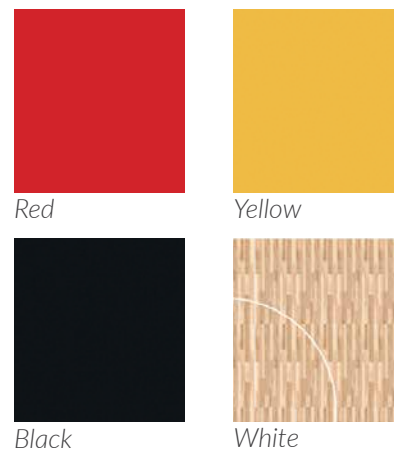

## Colours

The DYNAMIK Portable Rollout Basketball Court is available in a range of court colours and line marking colours.

## Line Marking Colours

Specification - Official FIBA/NCAA/  
NBA Markings

## Additional Paint Options

DYNAMIK also offer additional colour options for the key, perimeter and centre circle in the following colours - White/Black/Yellow/Green/Blue