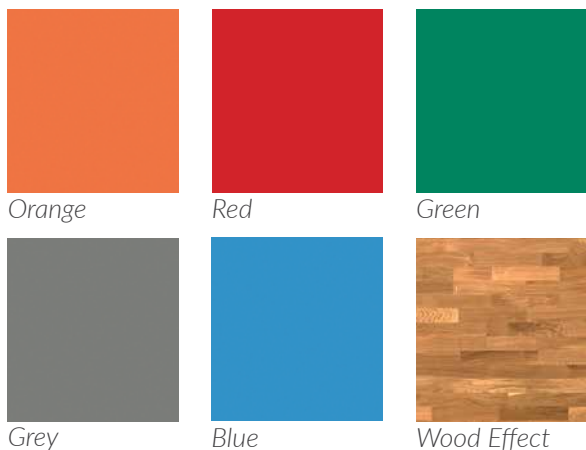

## Colours

The DYNAMIK Portable Rollout Basketball Court is available in a range of court colours and line marking colours.

## Line Marking Colours

Specification - Official FIBA/NCAA/  
NBA Markings

## Additional Paint Options

DYNAMIK also offer additional colour options for the key, perimeter and centre circle in the following colours - White/Black/Yellow/Green/Blue