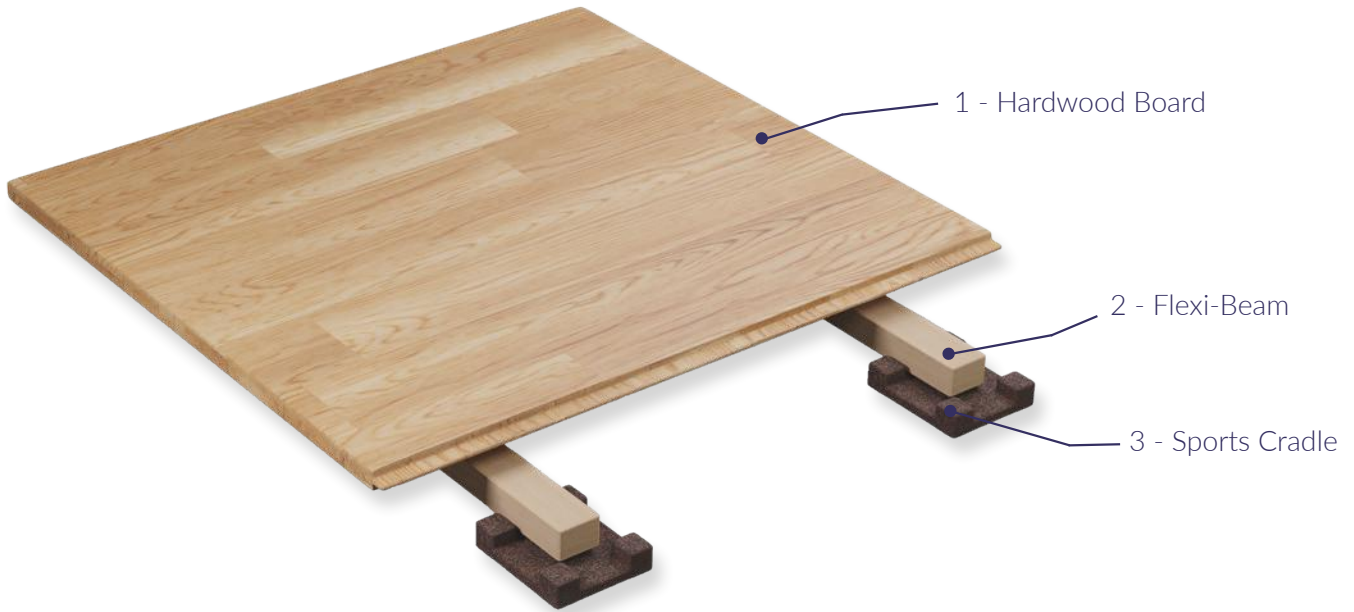

Sports Flooring System DYNAMIK Flexi-Beam Elite

Sprung Engineered Timber Area Elastic Sports Floor

The DYNAMIK Flexi-Beam Elite system is a cradle and beam sprung area elastic sports floor. It incorporates Flexi-Beams which support a 22mm engineered hardwood board. The system can be packed and levelled to take out variations in the sub floor.

Given it can be packed and levelled off a structural slab the requirement for a levelling screed is avoided.

| Flexi-Beam Elite Benefits

- Meets the requirements of EN 14904
- Sport England compliant
- Packed & levelled construction
- Underfloor heating compatible
- Complies with the latest ESFA specification
- Factory finished sports lacquer
- 25 year warranty
- Enhanced acoustic properties

| Surface Finishes

The Flexi-Beam Elite engineered hardwood board is available in four different wood species:

European Oak

Beech

Ash

Canadian Maple

DYNAMIK Flexi-Beam Elite

Technical Specifications

1	Hardwood Engineered Board: 2.52m x 194mm x 22mm	22mm
2	Flexi-Beam: 2.44m x 43mm x 27mm (420mm Centres)	27mm
3	Sports Cradle: 100mm x 100mm x 10mm (600mm Centres Along Flexi-Beams)*	10mm
4	Levelling Shims: Minimum void requirements 55mm	To Suit Void
Minimum Construction Height (excluding levelling shims)		59mm