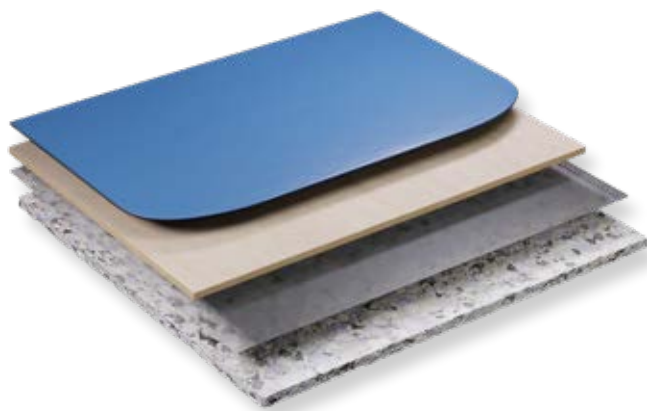

DYNAMIK Komfort Plus