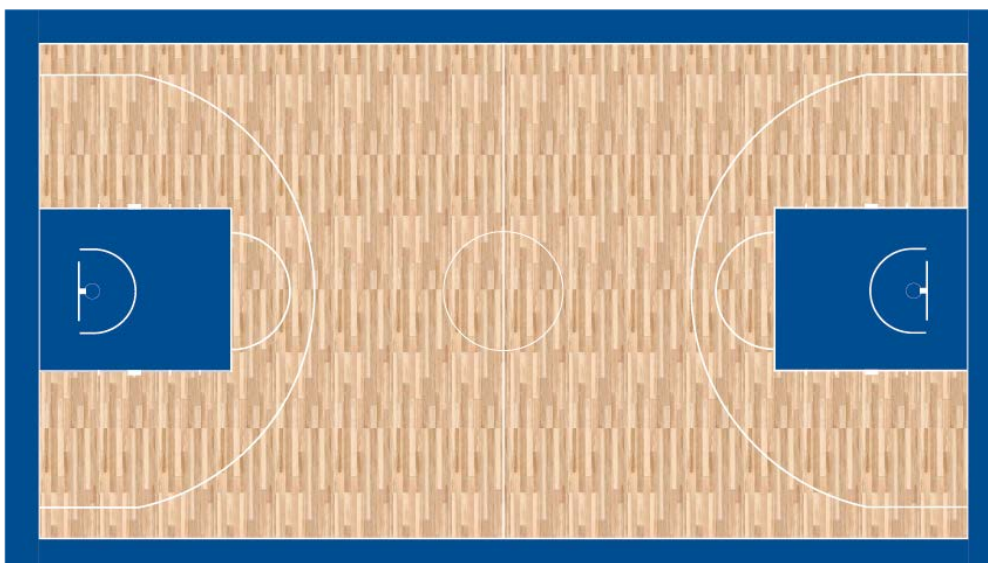

# Temporary Sports Flooring Rollout Portable Court Basketball

The DYNAMIK Portable Rollout Basketball court creates a high performance sports surface suitable for International, National, Club or Community matches where single line marking, bespoke court, colour designs, or branding are an event requirement.

## Colours

The DYNAMIK Portable Rollout Basketball Court is available in a range of court colours and line marking colours.

Orange

Red

Green

Grey

Blue

Wood Effect

# Basketball Court Specifications

<b>Size</b>	
Playing Area	15m x 28m
Run Out	1m perimeter around playing area
Total Floor Space	17m x 30m
<b>Colours</b>	
Court	Wood Effect/Grey/Red/Orange/Green/Blue
Line Marking	White/Red/Black/Yellow (Spec - FIBA/NCAA/NBA)
<b>Roll Quantity</b>	
Playing Area	17 Rolls
<b>Roll Size</b>	
Height per roll (when rolled up)	1.8m
Width per roll (when rolled up)	0.4m
Total Storage space required	10 square meters
Roll Thickness	6.5mm
<b>Performance Characteristics</b>	
Abrasion Resistance	EN ISO 5470-1 - 66
Indentation Resistance	Shao A - 78
Shock Absorption	DIN14808 -30%
Friction Coefficient (Slip Resistance)	EN 13036-4 - 108
<b>Estimated Installation Time</b>	
4 hours - 3 Staff	
<b>Estimated Removal Time</b>	
1.5 hours - 3 Staff	
<b>Accessories</b>	
Line Marking Tape/ Roll Joining Tape - Single-Sided/ Joining Tape Applicator/ Roll Distribution Trolley/ Court Logos, Decals and Courtside boards.	