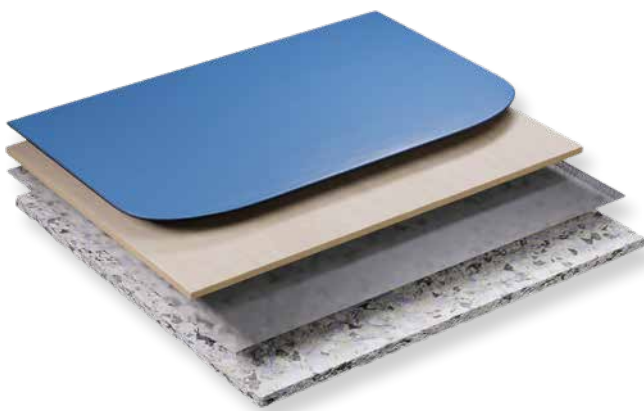

DYNAMIK Komfort Plus