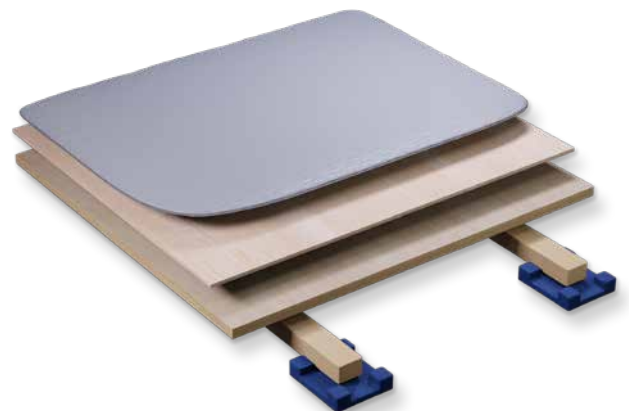

DYNAMIK Flexi-Beam Plus