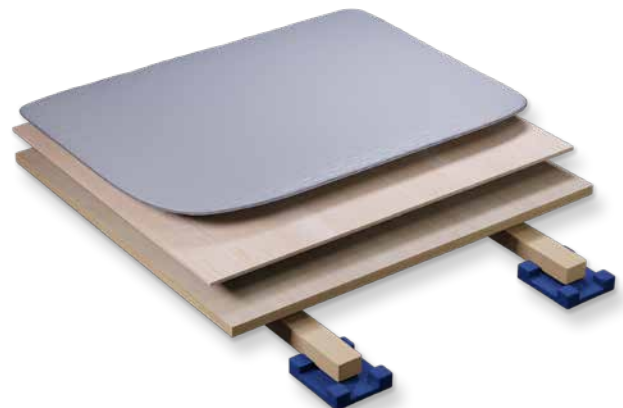

DYNAMIK Flexi-Beam Plus