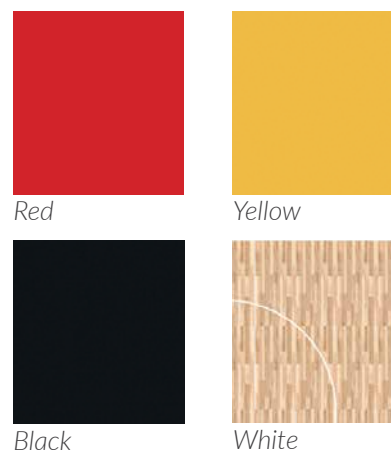

Colours

The DYNAMIK Portable Rollout Netball Court is available in a range of court colours and line marking colours.

Line Marking Colours

Specification - Official INF Markings

Official Partners

Netball Court Specifications