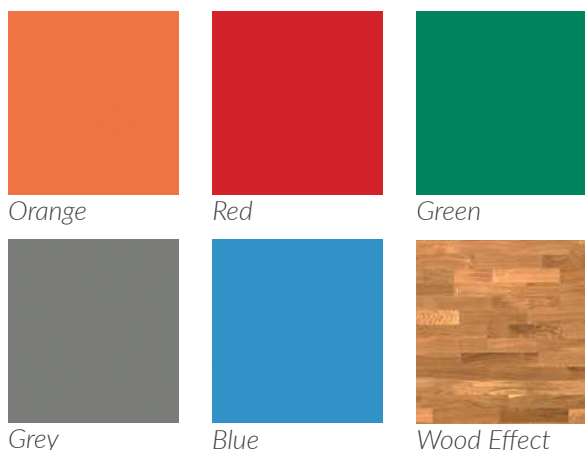

Colours

The DYNAMIK Portable Rollout Netball Court is available in a range of court colours and line marking colours.

Line Marking Colours

Specification - Official INF Markings

Official Partners

Netball Court Specifications