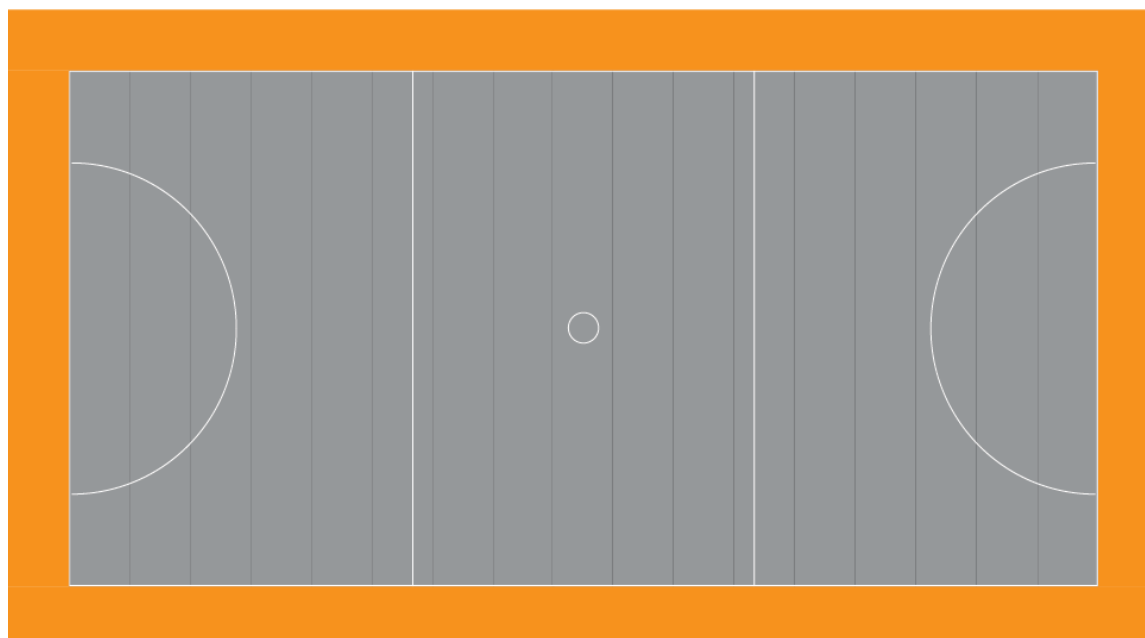

Temporary Sports Flooring Rollout Portable Court Netball

DYNAMIK

The DYNAMIK Portable Rollout Netball Court creates a high performance sports surface suitable for International, National, Club or Community matches where single line marking, bespoke court, colour designs or branding are an event requirement.

Colours

The DYNAMIK Portable Rollout Netball Court is available in a range of court colours and line marking colours.

Line Marking Colours

Specification - Official INF Markings

Official Partners

Netball Court Specifications

Size	
Playing Area	15.25m x 30.5m
Run Out	1.8m perimeter around playing area
Total Floor Space	34.1m x 18.85m
Colours	
Court	Wood Effect/Grey/Red/Orange/Green/Blue
Line Marking	White/Red/Black/Yellow (Spec - Official INF markings)
Roll Quantity	
Playing Area	17 Rolls
Run Out	4 Rolls
Roll Size	
Height per roll (when rolled up)	1.8m
Width per roll (when rolled up)	0.4m
Total Storage space required	10 square meters
Roll Thickness	6.5mm
Performance Characteristics	
Abrasion Resistance	EN ISO 5470-1 - 66
Indentation Resistance	Shao A - 78
Shock Absorption	DIN14808 -30%
Friction Coefficient (Slip Resistance)	EN 13036-4 - 108
Estimated Installation Time	
4 hours - 3 Staff	
Estimated Removal Time	
1.5 hours - 3 Staff	
Accessories	
Line Marking Tape/ Roll Joining Tape - Single-Sided/ Joining Tape Applicator/ Roll Distribution Trolley/ Court Logos, Decals and Courtside boards.	