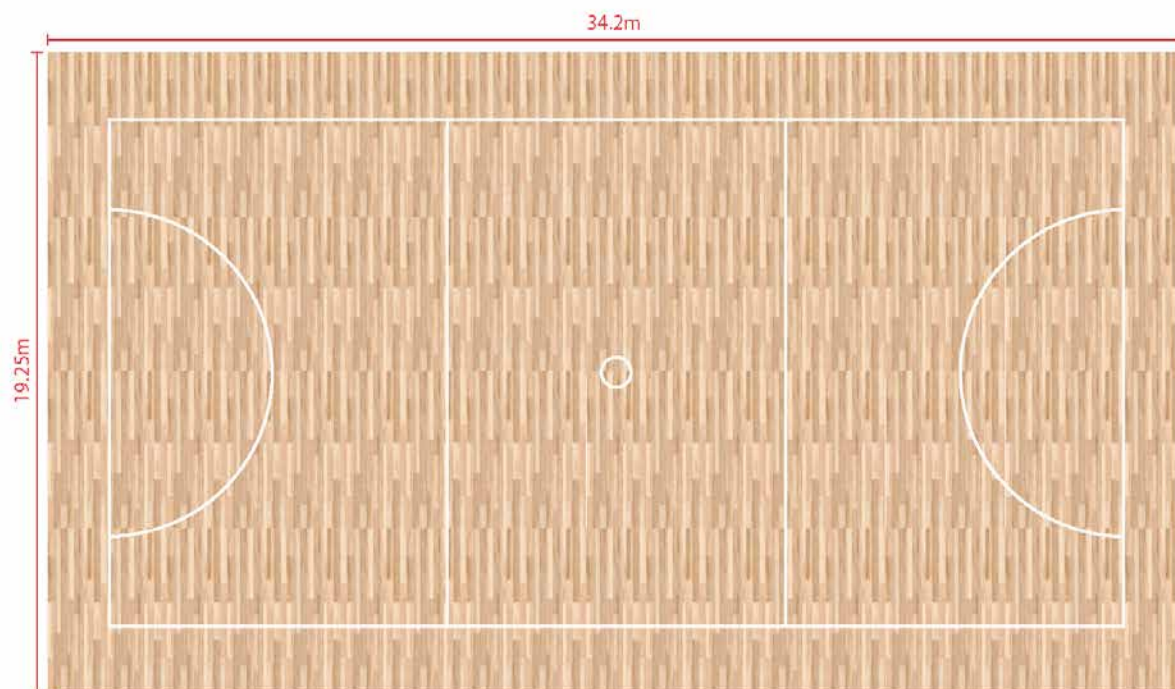

Temporary Sports Flooring Portable Netball Rollout Court

DYNAMIK

The DYNAMIK Portable Netball Rollout Court creates a high performance sports surface suitable for matches where single line marking, bespoke court, colour designs or branding are an event requirement.

Colour

Wood Effect, or a range of colours.

Wood Effect

Line Marking

Various colours available.

White

Portable Court Floor Rollers

Each court comes with floor rollers for ease of installation.

Official Sports Flooring Partners
to England Netball

Netball Court Specifications

Size	
Playing Area	15.25m x 30.5m
Run Out	2m perimeter around playing area
Total Floor Space	19.25m x 34.2m
Colours	
Court	Wood Effect or standard colours
Line Marking	White (Spec - Official INF markings)
Roll Quantity	
Playing Area	19 Rolls
Roll Size	
Height per roll (when rolled up)	2m
Width per roll (when rolled up)	0.4m
Total Storage space required	5 square meters
Roll Thickness	6.5mm
Performance Characteristics	
Abrasion Resistance	EN ISO 5470-1 - 66
Indentation Resistance	Shao A - 78
Shock Absorption	30%
Friction Coefficient (Slip Resistance)	EN 13036-4 - 108
Estimated Installation Time	
4 hours - 3 Staff	
Estimated Removal Time	
1.5 hours - 3 Staff	
Accessories	
Line Marking Tape/ Roll Joining Tape - Single-Sided/ Joining Tape Applicator/ Roll Distribution Trolley/ Court Logos, Decals and Courtside boards.	