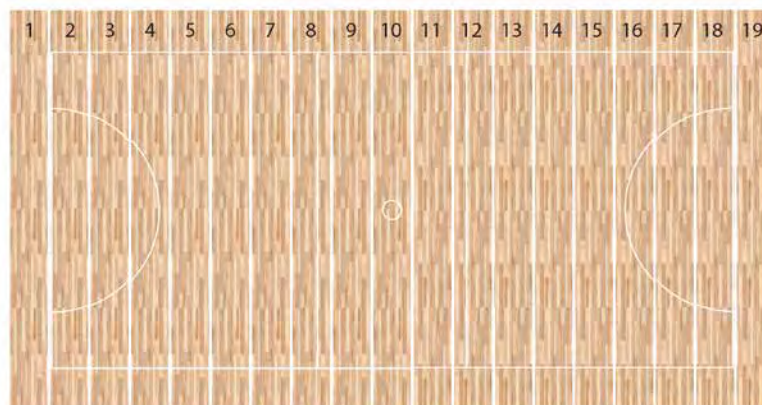

Colour

Wood Effect, or a range of colours.

Wood Effect

Line Marking

Various colours available.

White

Portable Court Floor Rollers

Each court comes with floor rollers for ease of installation.

Official Sports Flooring Partners
to England Netball

Netball Court Specifications

Size	
Playing Area	15.25m x 30.5m
Run Out	2m perimeter around playing area
Total Floor Space	19.25m x 34.2m
Colours	
Court	Wood Effect or standard colours
Line Marking	White (Spec - Official INF markings)
Roll Quantity	
Playing Area	19 Rolls
Roll Size	
Height per roll (when rolled up)	2m
Width per roll (when rolled up)	0.4m
Total Storage space required	5 square meters
Roll Thickness	6.5mm
Performance Characteristics	
Abrasion Resistance	EN ISO 5470-1 - 66
Indentation Resistance	Shao A - 78
Shock Absorption	30%
Friction Coefficient (Slip Resistance)	EN 13036-4 - 108
Estimated Installation Time	
4 hours - 3 Staff	
Estimated Removal Time	
1.5 hours - 3 Staff	
Accessories	
Line Marking Tape/ Roll Joining Tape - Single-Sided/ Joining Tape Applicator/ Roll Distribution Trolley/ Court Logos, Decals and Courtside boards.	

Portable Rollout Netball Court - Numbered Floor Plan for Rolls

Product specifications may be subject to change without notice, please contact DYNAMIK for the latest product information