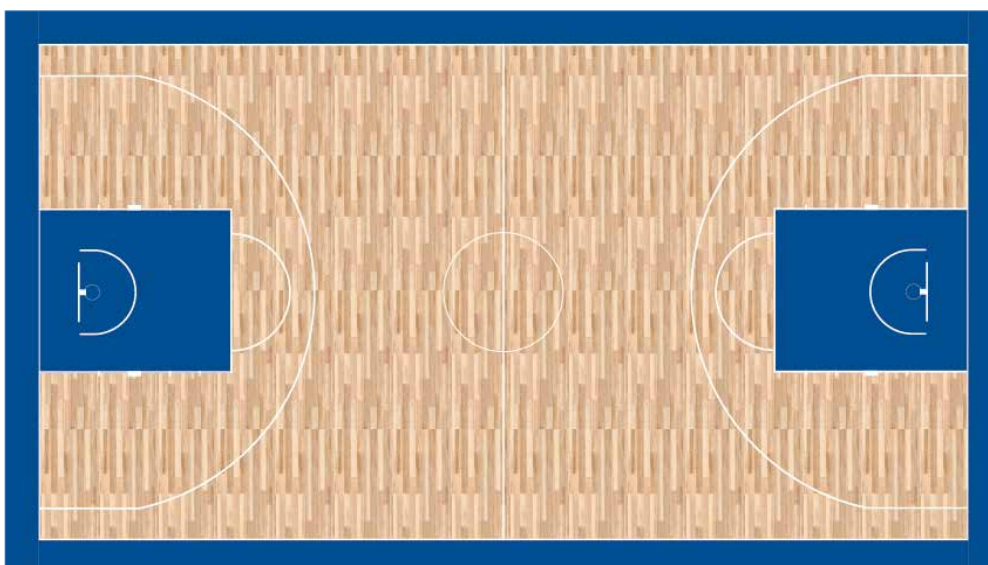

Temporary Sports Flooring Rollout Portable Court Basketball

DYNAMIK

The DYNAMIK Portable Rollout Basketball court creates a high performance sports surface suitable for International, National, Club or Community matches where single line marking, bespoke court, colour designs, or branding are an event requirement.

Colours

The DYNAMIK Portable Rollout Basketball Court is available in a range of court colours and line marking colours.

Orange

Red

Green

Grey

Blue

Wood Effect

Line Marking Colours

Specification - Official FIBA/NCAA/
NBA Markings

Red

Yellow

Black

White

Additional Paint Options

DYNAMIK also offer additional colour options for the key, perimeter and centre circle in the following colours - White/Black/Yellow/Green/Blue

Official Partners

Basketball Court Specifications

Size	
Playing Area	15m x 28m
Run Out	1m perimeter around playing area
Total Floor Space	17m x 30m
Colours	
Court	Wood Effect/Grey/Red/Orange/Green/Blue
Line Marking	White/Red/Black/Yellow (Spec - FIBA/NCAA/NBA)
Roll Quantity	
Playing Area	17 Rolls
Roll Size	
Height per roll (when rolled up)	1.8m
Width per roll (when rolled up)	0.4m
Total Storage space required	10 square meters
Roll Thickness	6.5mm
Performance Characteristics	
Abrasion Resistance	EN ISO 5470-1 - 66
Indentation Resistance	Shao A - 78
Shock Absorption	DIN14808 -30%
Friction Coefficient (Slip Resistance)	EN 13036-4 - 108
Estimated Installation Time	
4 hours - 3 Staff	
Estimated Removal Time	
1.5 hours - 3 Staff	
Accessories	
Line Marking Tape/ Roll Joining Tape - Single-Sided/ Joining Tape Applicator/ Roll Distribution Trolley/ Court Logos, Decals and Courtside boards.	