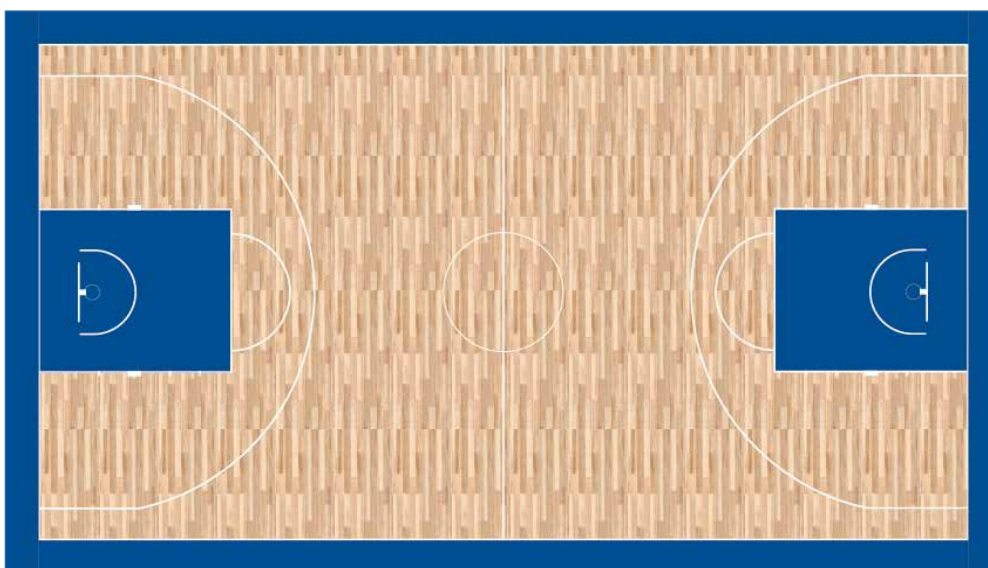

Temporary Sports Flooring Rollout Portable Court Basketball

The DYNAMIK Portable Rollout Basketball court creates a high performance sports surface suitable for International, National, Club or Community matches where single line marking, bespoke court, colour designs, or branding are an event requirement.

Colours

The DYNAMIK Portable Rollout Basketball Court is available in a range of court colours and line marking colours.

Line Marking Colours

Specification - Official FIBA/NCAA/
NBA Markings

Additional Paint Options

DYNAMIK also offer additional colour options for the key, perimeter and centre circle in the following colours - White/Black/Yellow/Green/Blue

Official Partners

Basketball Court Specifications

Size	
Playing Area	15m x 28m
Run Out	1m perimeter around playing area
Total Floor Space	17m x 30m
Colours	
Court	Wood Effect/Grey/Red/Orange/Green/Blue
Line Marking	White/Red/Black/Yellow (Spec - FIBA/NCAA/NBA)
Roll Quantity	
Playing Area	17 Rolls
Roll Size	
Height per roll (when rolled up)	1.8m
Width per roll (when rolled up)	0.4m
Total Storage space required	10 square meters
Roll Thickness	6.5mm
Performance Characteristics	
Abrasion Resistance	EN ISO 5470-1 - 66
Indentation Resistance	Shao A - 78
Shock Absorption	DIN14808 -30%
Friction Coefficient (Slip Resistance)	EN 13036-4 - 108
Estimated Installation Time	
4 hours - 3 Staff	
Estimated Removal Time	
1.5 hours - 3 Staff	
Accessories	
Line Marking Tape/ Roll Joining Tape - Single-Sided/ Joining Tape Applicator/ Roll Distribution Trolley/ Court Logos, Decals and Courtside boards.	