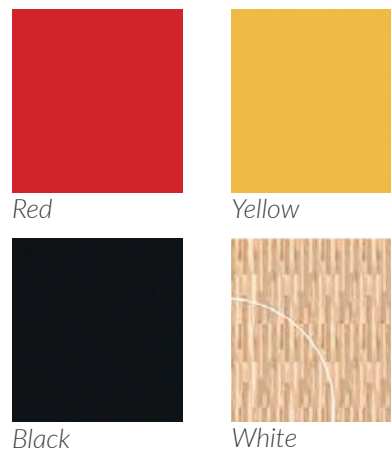

Colours

The DYNAMIK Portable Rollout Basketball Court is available in a range of court colours and line marking colours.

Line Marking Colours

Specification - Official FIBA/NCAA/
NBA Markings

Additional Paint Options

DYNAMIK also offer additional colour options for the key, perimeter and centre circle in the following colours - White/Black/Yellow/Green/Blue

Official Partners

Basketball Court Specifications

Size	
Playing Area	15m x 28m
Run Out	1m perimeter around playing area
Total Floor Space	17m x 30m
Colours	
Court	Wood Effect/Grey/Red/Orange/Green/Blue
Line Marking	White/Red/Black/Yellow (Spec - FIBA/NCAA/NBA)
Roll Quantity	
Playing Area	17 Rolls
Roll Size	
Height per roll (when rolled up)	1.8m
Width per roll (when rolled up)	0.4m
Total Storage space required	10 square meters
Roll Thickness	6.5mm
Performance Characteristics	
Abrasion Resistance	EN ISO 5470-1 - 66
Indentation Resistance	Shao A - 78
Shock Absorption	DIN14808 -30%
Friction Coefficient (Slip Resistance)	EN 13036-4 - 108
Estimated Installation Time	
4 hours - 3 Staff	
Estimated Removal Time	
1.5 hours - 3 Staff	
Accessories	
Line Marking Tape/ Roll Joining Tape - Single-Sided/ Joining Tape Applicator/ Roll Distribution Trolley/ Court Logos, Decals and Courtside boards.	