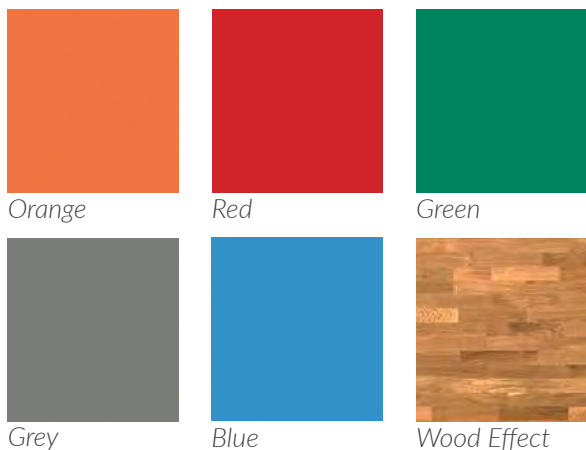

Colours

The DYNAMIK Portable Rollout Basketball Court is available in a range of court colours and line marking colours.

Line Marking Colours

Specification - Official FIBA/NCAA/
NBA Markings

Additional Paint Options

DYNAMIK also offer additional colour options for the key, perimeter and centre circle in the following colours - White/Black/Yellow/Green/Blue

Official Partners

Basketball Court Specifications

Size	
Playing Area	15m x 28m
Run Out	1m perimeter around playing area
Total Floor Space	17m x 30m
Colours	
Court	Wood Effect/Grey/Red/Orange/Green/Blue
Line Marking	White/Red/Black/Yellow (Spec - FIBA/NCAA/NBA)
Roll Quantity	
Playing Area	17 Rolls
Roll Size	
Height per roll (when rolled up)	1.8m
Width per roll (when rolled up)	0.4m
Total Storage space required	10 square meters
Roll Thickness	6.5mm
Performance Characteristics	
Abrasion Resistance	EN ISO 5470-1 - 66
Indentation Resistance	Shao A - 78
Shock Absorption	DIN14808 -30%
Friction Coefficient (Slip Resistance)	EN 13036-4 - 108
Estimated Installation Time	
4 hours - 3 Staff	
Estimated Removal Time	
1.5 hours - 3 Staff	
Accessories	
Line Marking Tape/ Roll Joining Tape - Single-Sided/ Joining Tape Applicator/ Roll Distribution Trolley/ Court Logos, Decals and Courtside boards.	