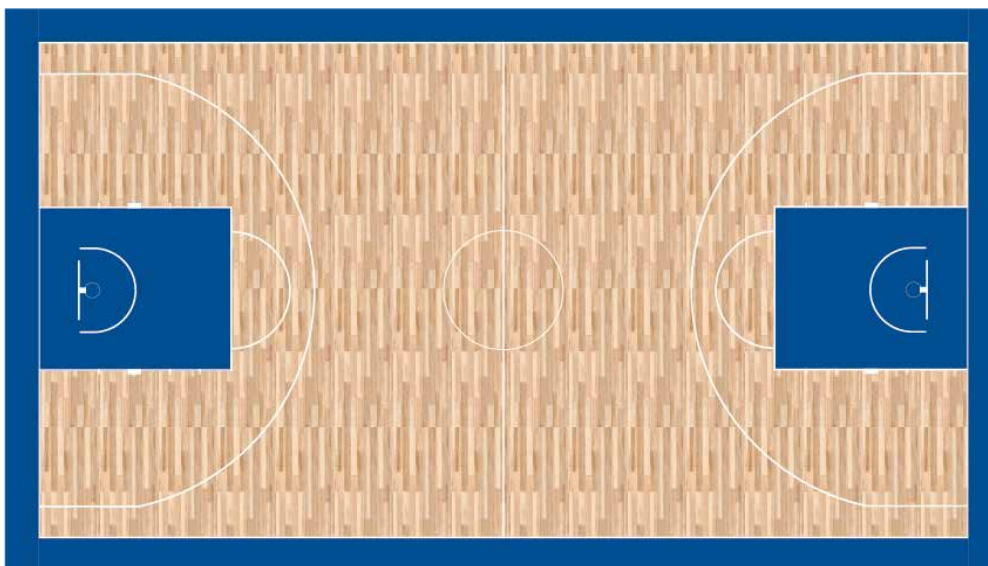

Temporary Sports Flooring Rollout Portable Court Basketball

The DYNAMIK Portable Rollout Basketball court creates a high performance sports surface suitable for International, National, Club or Community matches where single line marking, bespoke court, colour designs, or branding are an event requirement.

Colours

The DYNAMIK Portable Rollout Basketball Court is available in a range of court colours and line marking colours.

Line Marking Colours

Specification - Official FIBA/NCAA/
NBA Markings

Additional Paint Options

DYNAMIK also offer additional colour options for the key, perimeter and centre circle in the following colours - White/Black/Yellow/Green/Blue

Official Partners

Basketball Court Specifications

| | |
|--|---|
| Size | |
| Playing Area | 15m x 28m |
| Run Out | 1m perimeter around playing area |
| Total Floor Space | 17m x 30m |
| Colours | |
| Court | Wood Effect/Grey/Red/Orange/Green/Blue |
| Line Marking | White/Red/Black/Yellow (Spec - FIBA/NCAA/NBA) |
| Roll Quantity | |
| Playing Area | 17 Rolls |
| Roll Size | |
| Height per roll (when rolled up) | 1.8m |
| Width per roll (when rolled up) | 0.4m |
| Total Storage space required | 10 square meters |
| Roll Thickness | 6.5mm |
| Performance Characteristics | |
| Abrasion Resistance | EN ISO 5470-1 - 66 |
| Indentation Resistance | Shao A - 78 |
| Shock Absorption | DIN14808 -30% |
| Friction Coefficient (Slip Resistance) | EN 13036-4 - 108 |
| Estimated Installation Time | |
| 4 hours - 3 Staff | |
| Estimated Removal Time | |
| 1.5 hours - 3 Staff | |
| Accessories | |
| Line Marking Tape/ Roll Joining Tape - Single-Sided/ Joining Tape Applicator/ Roll Distribution Trolley/ Court Logos, Decals and Courtside boards. | |