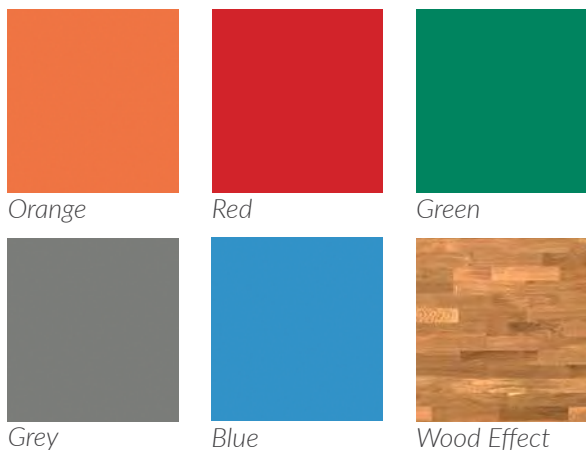

## Colours

The DYNAMIK Portable Rollout Basketball Court is available in a range of court colours and line marking colours.

## Line Marking Colours

Specification - Official FIBA/NCAA/  
NBA Markings

## Additional Paint Options

DYNAMIK also offer additional colour options for the key, perimeter and centre circle in the following colours - White/Black/Yellow/Green/Blue