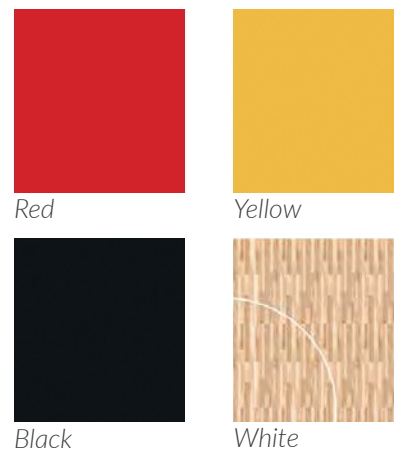

## Colours

The DYNAMIK Portable Rollout Basketball Court is available in a range of court colours and line marking colours.

## Line Marking Colours

Specification - Official FIBA/NCAA/  
NBA Markings

## Additional Paint Options

DYNAMIK also offer additional colour options for the key, perimeter and centre circle in the following colours - White/Black/Yellow/Green/Blue