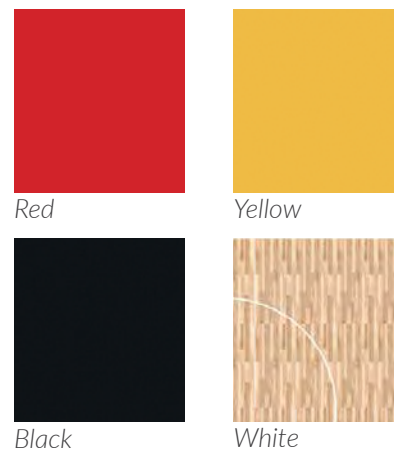

Colours

The DYNAMIK Portable Rollout Basketball Court is available in a range of court colours and line marking colours.

Line Marking Colours

Specification - Official FIBA/NCAA/
NBA Markings

Additional Paint Options

DYNAMIK also offer additional colour options for the key, perimeter and centre circle in the following colours - White/Black/Yellow/Green/Blue

Official Partners

Basketball Court Specifications

| | |
|--|---|
| Size | |
| Playing Area | 15m x 28m |
| Run Out | 1m perimeter around playing area |
| Total Floor Space | 17m x 30m |
| Colours | |
| Court | Wood Effect/Grey/Red/Orange/Green/Blue |
| Line Marking | White/Red/Black/Yellow (Spec - FIBA/NCAA/NBA) |
| Roll Quantity | |
| Playing Area | 17 Rolls |
| Roll Size | |
| Height per roll (when rolled up) | 1.8m |
| Width per roll (when rolled up) | 0.4m |
| Total Storage space required | 10 square meters |
| Roll Thickness | 6.5mm |
| Performance Characteristics | |
| Abrasion Resistance | EN ISO 5470-1 - 66 |
| Indentation Resistance | Shao A - 78 |
| Shock Absorption | DIN14808 -30% |
| Friction Coefficient (Slip Resistance) | EN 13036-4 - 108 |
| Estimated Installation Time | |
| 4 hours - 3 Staff | |
| Estimated Removal Time | |
| 1.5 hours - 3 Staff | |
| Accessories | |
| Line Marking Tape/ Roll Joining Tape - Single-Sided/ Joining Tape Applicator/ Roll Distribution Trolley/ Court Logos, Decals and Courtside boards. | |