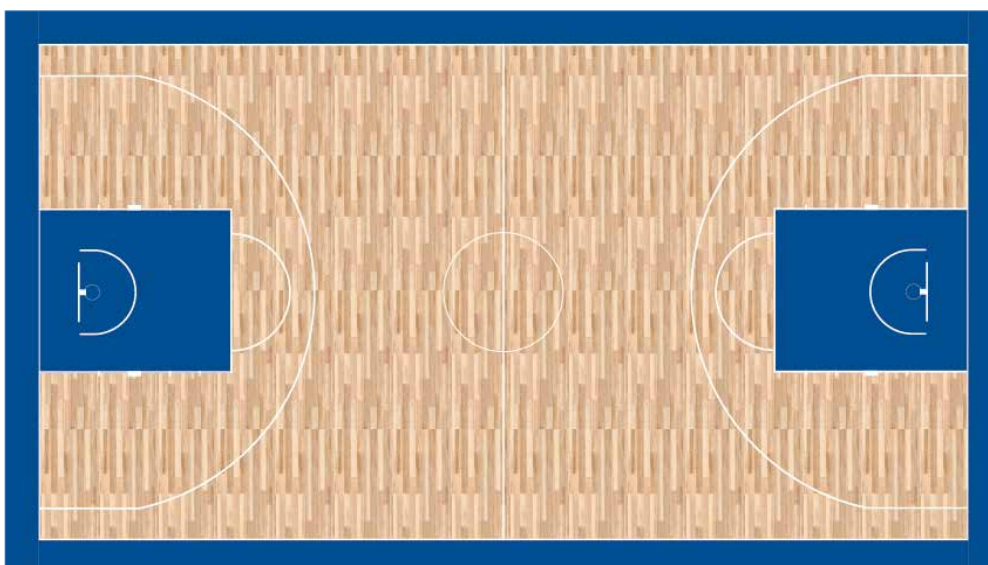

# Temporary Sports Flooring Rollout Portable Court Basketball

The DYNAMIK Portable Rollout Basketball court creates a high performance sports surface suitable for International, National, Club or Community matches where single line marking, bespoke court, colour designs, or branding are an event requirement.

## Colours

The DYNAMIK Portable Rollout Basketball Court is available in a range of court colours and line marking colours.

# Basketball Court Specifications

<b>Size</b>	
Playing Area	15m x 28m
Run Out	1m perimeter around playing area
Total Floor Space	17m x 30m
<b>Colours</b>	
Court	Wood Effect/Grey/Red/Orange/Green/Blue
Line Marking	White/Red/Black/Yellow (Spec - FIBA/NCAA/NBA)
<b>Roll Quantity</b>	
Playing Area	17 Rolls
<b>Roll Size</b>	
Height per roll (when rolled up)	1.8m
Width per roll (when rolled up)	0.4m
Total Storage space required	10 square meters
Roll Thickness	6.5mm
<b>Performance Characteristics</b>	
Abrasion Resistance	EN ISO 5470-1 - 66
Indentation Resistance	Shao A - 78
Shock Absorption	DIN14808 -30%
Friction Coefficient (Slip Resistance)	EN 13036-4 - 108
<b>Estimated Installation Time</b>	
4 hours - 3 Staff	
<b>Estimated Removal Time</b>	
1.5 hours - 3 Staff	
<b>Accessories</b>	
Line Marking Tape/ Roll Joining Tape - Single-Sided/ Joining Tape Applicator/ Roll Distribution Trolley/ Court Logos, Decals and Courtside boards.	