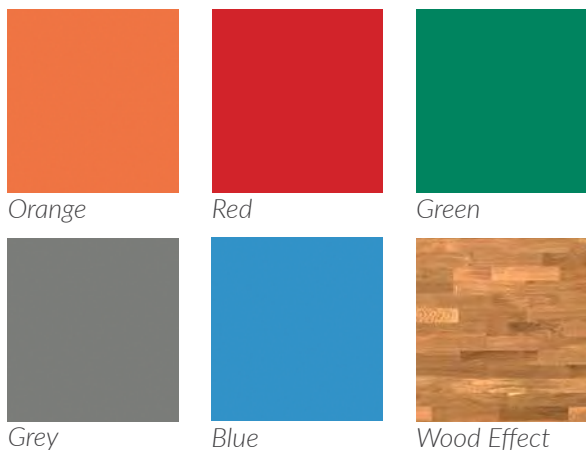

Colours

The DYNAMIK Portable Rollout Basketball Court is available in a range of court colours and line marking colours.

Line Marking Colours

Specification - Official FIBA/NCAA/
NBA Markings

Additional Paint Options

DYNAMIK also offer additional colour options for the key, perimeter and centre circle in the following colours - White/Black/Yellow/Green/Blue

Official Partners

Basketball Court Specifications

| | |
|--|---|
| Size | |
| Playing Area | 15m x 28m |
| Run Out | 1m perimeter around playing area |
| Total Floor Space | 17m x 30m |
| Colours | |
| Court | Wood Effect/Grey/Red/Orange/Green/Blue |
| Line Marking | White/Red/Black/Yellow (Spec - FIBA/NCAA/NBA) |
| Roll Quantity | |
| Playing Area | 17 Rolls |
| Roll Size | |
| Height per roll (when rolled up) | 1.8m |
| Width per roll (when rolled up) | 0.4m |
| Total Storage space required | 10 square meters |
| Roll Thickness | 6.5mm |
| Performance Characteristics | |
| Abrasion Resistance | EN ISO 5470-1 - 66 |
| Indentation Resistance | Shao A - 78 |
| Shock Absorption | DIN14808 -30% |
| Friction Coefficient (Slip Resistance) | EN 13036-4 - 108 |
| Estimated Installation Time | |
| 4 hours - 3 Staff | |
| Estimated Removal Time | |
| 1.5 hours - 3 Staff | |
| Accessories | |
| Line Marking Tape/ Roll Joining Tape - Single-Sided/ Joining Tape Applicator/ Roll Distribution Trolley/ Court Logos, Decals and Courtside boards. | |