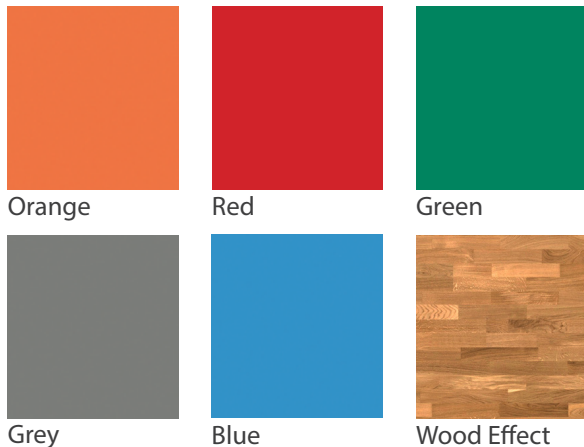

Colours

The DYNAMIK Portable Rollout Basketball Court is available in a range of court colours and line marking colours.

Line Marking Colours

Specification - Official FIBA/NCAA/
NBA Markings

Additional Paint Options

DYNAMIK also offer additional colour options for the key, perimeter and centre circle in the following colours - White/Black/Yellow/Green/Blue

Basketball Court Specifications

Size	
Playing Area	15m x 28m
Run Out	1m perimeter around playing area
Total Floor Space	17m x 30m
Colours	
Court	Wood Effect/Grey/Red/Orange/Green/Blue
Line Marking	White/Red/Black/Yellow (Spec - FIBA/NCAA/NBA)
Roll Quantity	
Playing Area	17 Rolls
Roll Size	
Height per roll (when rolled up)	1.8m
Width per roll (when rolled up)	0.4m
Total Storage space required	10 square meters
Roll Thickness	6.5mm
Performance Characteristics	
Abrasion Resistance	EN ISO 5470-1 - 66
Indentation Resistance	Shao A - 78
Shock Absorption	DIN14808 -30%
Friction Coefficient (Slip Resistance)	EN 13036-4 - 108
Estimated Installation Time	
4 hours - 3 Staff	
Estimated Removal Time	
1.5 hours - 3 Staff	
Accessories	
Line Marking Tape/ Roll Joining Tape - Single-Sided/ Joining Tape Applicator/ Roll Distribution Trolley/ Court Logos, Decals and Courtside boards.	