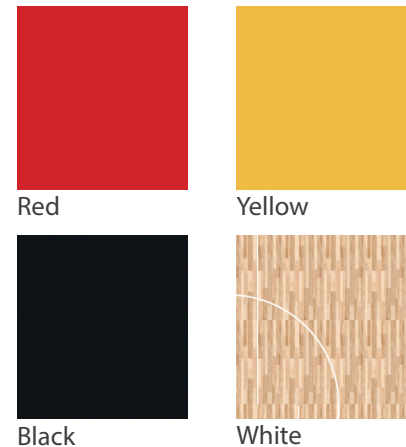

Colours

The DYNAMIK Portable Rollout Basketball Court is available in a range of court colours and line marking colours.

Line Marking Colours

Specification - Official FIBA/NCAA/
NBA Markings

Additional Paint Options

DYNAMIK also offer additional colour options for the key, perimeter and centre circle in the following colours - White/Black/Yellow/Green/Blue

Basketball Court Specifications

Size	
Playing Area	15m x 28m
Run Out	1m perimeter around playing area
Total Floor Space	17m x 30m
Colours	
Court	Wood Effect/Grey/Red/Orange/Green/Blue
Line Marking	White/Red/Black/Yellow (Spec - FIBA/NCAA/NBA)
Roll Quantity	
Playing Area	17 Rolls
Roll Size	
Height per roll (when rolled up)	1.8m
Width per roll (when rolled up)	0.4m
Total Storage space required	10 square meters
Roll Thickness	6.5mm
Performance Characteristics	
Abrasion Resistance	EN ISO 5470-1 - 66
Indentation Resistance	Shao A - 78
Shock Absorption	DIN14808 -30%
Friction Coefficient (Slip Resistance)	EN 13036-4 - 108
Estimated Installation Time	
4 hours - 3 Staff	
Estimated Removal Time	
1.5 hours - 3 Staff	
Accessories	
Line Marking Tape/ Roll Joining Tape - Single-Sided/ Joining Tape Applicator/ Roll Distribution Trolley/ Court Logos, Decals and Courtside boards.	