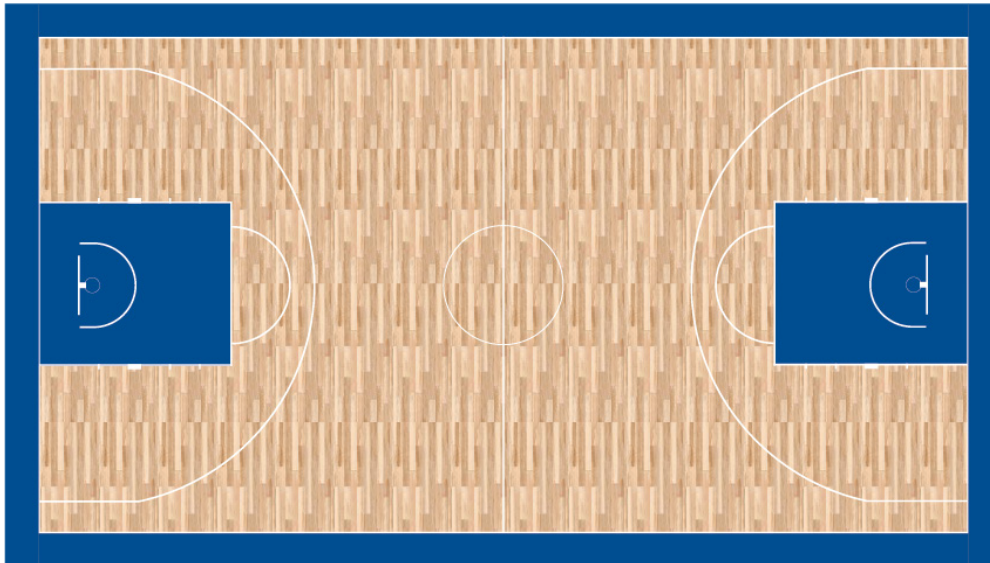

Temporary Sports Flooring Rollout Portable Court Basketball

The DYNAMIK Portable Rollout Basketball court creates a high performance sports surface suitable for International, National, Club or Community matches where single line marking, bespoke court, colour designs, or branding are an event requirement.

Colours

The DYNAMIK Portable Rollout Basketball Court is available in a range of court colours and line marking colours.

Line Marking Colours

Specification - Official FIBA/NCAA/
NBA Markings

Additional Paint Options

DYNAMIK also offer additional colour options for the key, perimeter and centre circle in the following colours - White/Black/Yellow/Green/Blue

Basketball Court Specifications

Size	
Playing Area	15m x 28m
Run Out	1m perimeter around playing area
Total Floor Space	17m x 30m
Colours	
Court	Wood Effect/Grey/Red/Orange/Green/Blue
Line Marking	White/Red/Black/Yellow (Spec - FIBA/NCAA/NBA)
Roll Quantity	
Playing Area	17 Rolls
Roll Size	
Height per roll (when rolled up)	1.8m
Width per roll (when rolled up)	0.4m
Total Storage space required	10 square meters
Roll Thickness	6.5mm
Performance Characteristics	
Abrasion Resistance	EN ISO 5470-1 - 66
Indentation Resistance	Shao A - 78
Shock Absorption	DIN14808 -30%
Friction Coefficient (Slip Resistance)	EN 13036-4 - 108
Estimated Installation Time	
4 hours - 3 Staff	
Estimated Removal Time	
1.5 hours - 3 Staff	
Accessories	
Line Marking Tape/ Roll Joining Tape - Single-Sided/ Joining Tape Applicator/ Roll Distribution Trolley/ Court Logos, Decals and Courtside boards.	