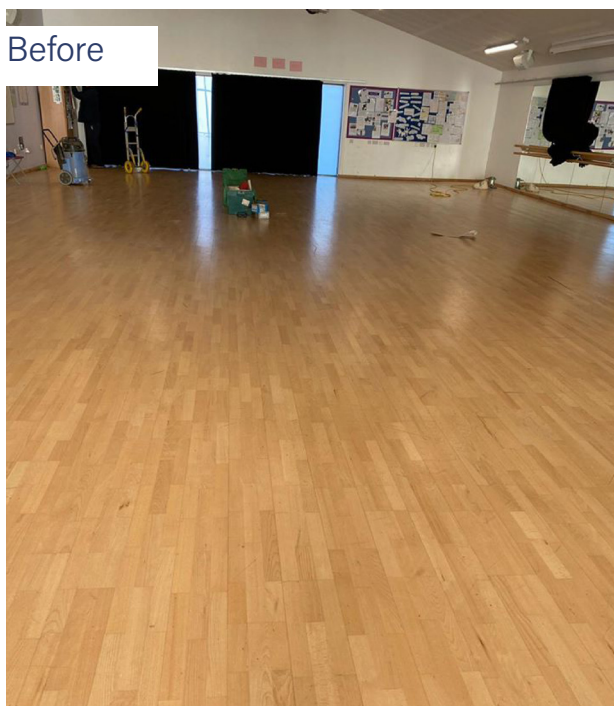

DYNAMIK offer Protection, Aftercare & Maintenance Services to preserve your sports hall, studio, or village hall, helping to maintain your floor system and surface throughout its life cycle.

Every floor requires regular Aftercare & Maintenance, not only to preserve aesthetics, but also the performance characteristics. Failure to do so can lead to deterioration of the playing surface, potentially making it slippery and unsafe for users.

Our Services Include:

Deep Clean & Re-Seal - Timber Only

This process includes a chemical clean to remove contaminants that can build up over time, causing the floor to become slippery. DYNAMIK mechanically abraid the surface to create a key, in preparation for new lacquer seals to be applied.

Professional Deep Clean

This process is used to remove dirt, grease and contaminants. A build-up of these can cause your floor to become slippery, as well as looking old and faded.

Sanding & Re-Seal - Timber Only

This process allows the wooden floor to be taken back to the bare timber surface, removing any old lacquers or painted lines. The floor is left with a smooth finish ready for the new applications of seal and line markings.

Wooden/Synthetic Floor Repairs

This process allows for your wooden and synthetic floors to be maintained by repairing minor/major damage to protect the playing surface and sprung undercarriage.

Dance Studio - Sand & Re-Seal