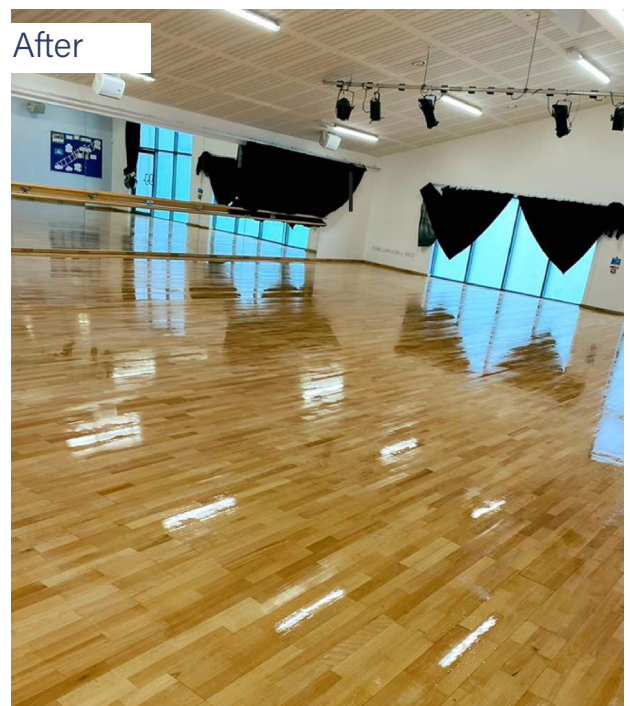

Professional Deep Clean

This process is used to remove dirt, grease and contaminants. A build-up of these can cause your floor to become slippery, as well as looking old and faded.

Sanding & Re-Seal - Timber Only

This process allows the wooden floor to be taken back to the bare timber surface, removing any old lacquers or painted lines. The floor is left with a smooth finish ready for the new applications of seal and line markings.

Wooden/Synthetic Floor Repairs

This process allows for your wooden and synthetic floors to be maintained by repairing minor/major damage to protect the playing surface and sprung undercarriage.

Dance Studio - Sand & Re-Seal