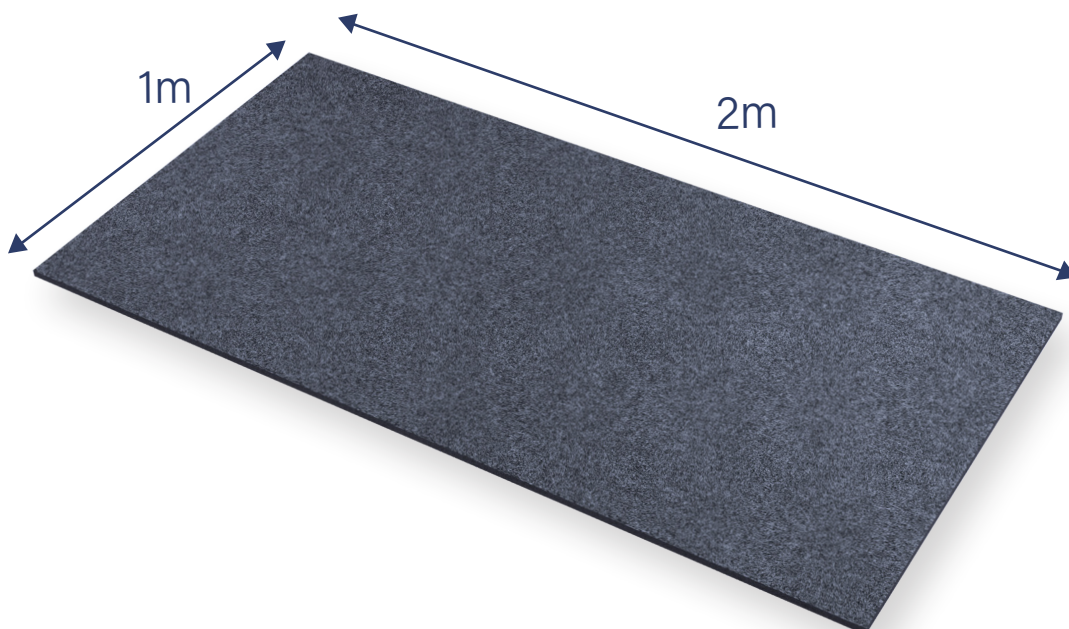

| DYNAMIK Giant Carpet Tiles

Oceanic Blue

Charcoal Grey

- Designed specifically for sports floors
- Superior indentation resistance
- Scuff-free, high-grip backing (no bitumen)
- Underfloor heating compatible
- No adhesive or tape required
- Available in a variety of colours
- Fast-Track delivery available
- Ambient noise reduction