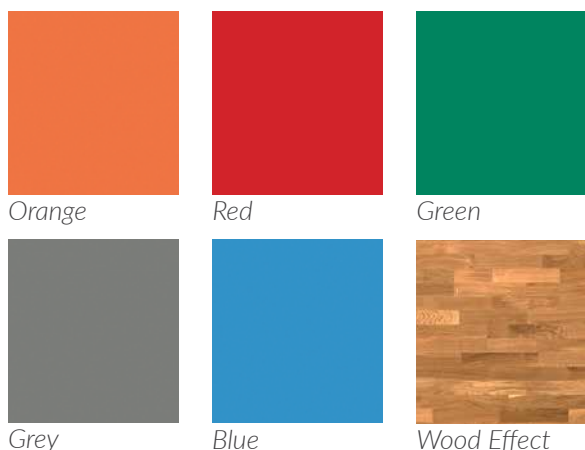

Colours

The DYNAMIK Portable Rollout Netball Court is available in a range of court colours and line marking colours.

Line Marking Colours

Specification - Official INF Markings

Official Partners

Netball Court Specifications