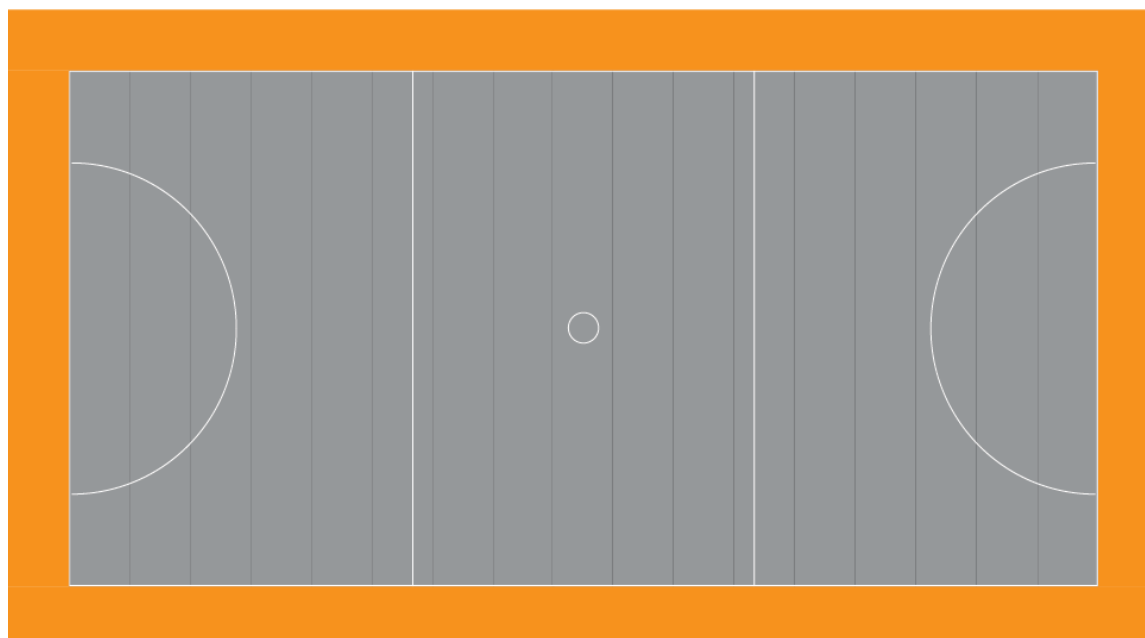

Temporary Sports Flooring Rollout Portable Court Netball

The DYNAMIK Portable Rollout Netball Court creates a high performance sports surface suitable for International, National, Club or Community matches where single line marking, bespoke court, colour designs or branding are an event requirement.

Colours

The DYNAMIK Portable Rollout Netball Court is available in a range of court colours and line marking colours.

Line Marking Colours

Specification - Official INF Markings

Official Partners

Netball Court Specifications

Size	
Playing Area	15.25m x 30.5m
Run Out	1.8m perimeter around playing area
Total Floor Space	34.1m x 18.85m
Colours	
Court	Wood Effect/Grey/Red/Orange/Green/Blue
Line Marking	White/Red/Black/Yellow (Spec - Official INF markings)
Roll Quantity	
Playing Area	17 Rolls
Run Out	4 Rolls
Roll Size	
Height per roll (when rolled up)	1.8m
Width per roll (when rolled up)	0.4m
Total Storage space required	10 square meters
Roll Thickness	6.5mm
Performance Characteristics	
Abrasion Resistance	EN ISO 5470-1 - 66
Indentation Resistance	Shao A - 78
Shock Absorption	DIN14808 -30%
Friction Coefficient (Slip Resistance)	EN 13036-4 - 108
Estimated Installation Time	
4 hours - 3 Staff	
Estimated Removal Time	
1.5 hours - 3 Staff	
Accessories	
Line Marking Tape/ Roll Joining Tape - Single-Sided/ Joining Tape Applicator/ Roll Distribution Trolley/ Court Logos, Decals and Courtside boards.	