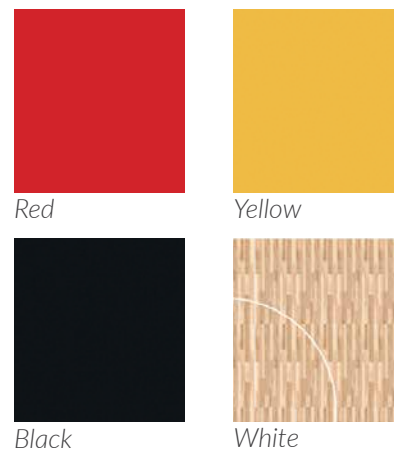

Colours

The DYNAMIK Portable Rollout Basketball Court is available in a range of court colours and line marking colours.

Line Marking Colours

Specification - Official FIBA/NCAA/
NBA Markings

Additional Paint Options

DYNAMIK also offer additional colour options for the key, perimeter and centre circle in the following colours - White/Black/Yellow/Green/Blue

Official Partners

Basketball Court Specifications

Size	
Playing Area	15m x 28m
Run Out	1m perimeter around playing area
Total Floor Space	17m x 30m
Colours	
Court	Wood Effect/Grey/Red/Orange/Green/Blue
Line Marking	White/Red/Black/Yellow (Spec - FIBA/NCAA/NBA)
Roll Quantity	
Playing Area	17 Rolls
Roll Size	
Height per roll (when rolled up)	1.8m
Width per roll (when rolled up)	0.4m
Total Storage space required	10 square meters
Roll Thickness	6.5mm
Performance Characteristics	
Abrasion Resistance	EN ISO 5470-1 - 66
Indentation Resistance	Shao A - 78
Shock Absorption	DIN14808 -30%
Friction Coefficient (Slip Resistance)	EN 13036-4 - 108
Estimated Installation Time	
4 hours - 3 Staff	
Estimated Removal Time	
1.5 hours - 3 Staff	
Accessories	
Line Marking Tape/ Roll Joining Tape - Single-Sided/ Joining Tape Applicator/ Roll Distribution Trolley/ Court Logos, Decals and Courtside boards.	