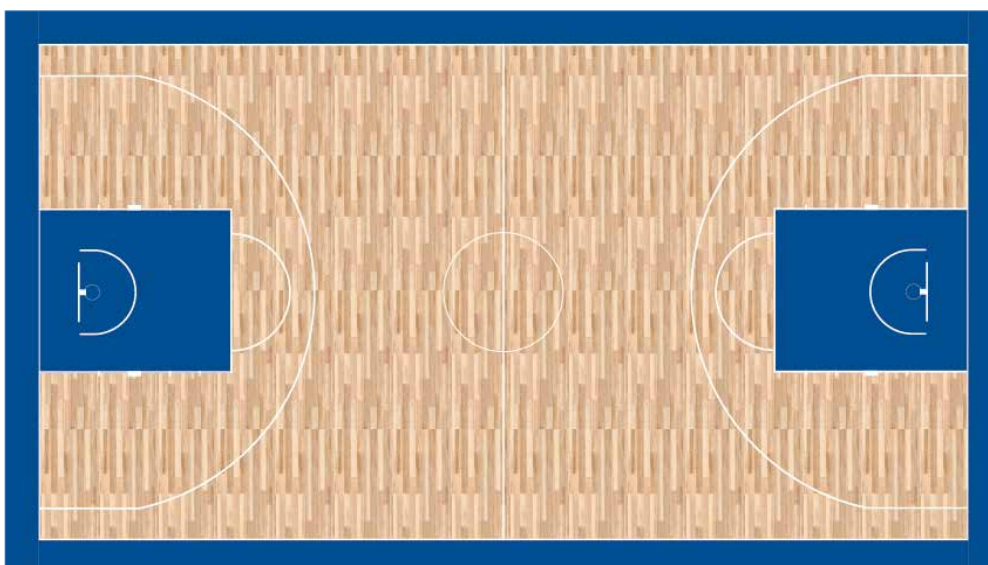

Temporary Sports Flooring Rollout Portable Court Basketball

The DYNAMIK Portable Rollout Basketball court creates a high performance sports surface suitable for International, National, Club or Community matches where single line marking, bespoke court, colour designs, or branding are an event requirement.

Colours

The DYNAMIK Portable Rollout Basketball Court is available in a range of court colours and line marking colours.

Line Marking Colours

Specification - Official FIBA/NCAA/
NBA Markings

Additional Paint Options

DYNAMIK also offer additional colour options for the key, perimeter and centre circle in the following colours - White/Black/Yellow/Green/Blue

Official Partners

Basketball Court Specifications

Size	
Playing Area	15m x 28m
Run Out	1m perimeter around playing area
Total Floor Space	17m x 30m
Colours	
Court	Wood Effect/Grey/Red/Orange/Green/Blue
Line Marking	White/Red/Black/Yellow (Spec - FIBA/NCAA/NBA)
Roll Quantity	
Playing Area	17 Rolls
Roll Size	
Height per roll (when rolled up)	1.8m
Width per roll (when rolled up)	0.4m
Total Storage space required	10 square meters
Roll Thickness	6.5mm
Performance Characteristics	
Abrasion Resistance	EN ISO 5470-1 - 66
Indentation Resistance	Shao A - 78
Shock Absorption	DIN14808 -30%
Friction Coefficient (Slip Resistance)	EN 13036-4 - 108
Estimated Installation Time	
4 hours - 3 Staff	
Estimated Removal Time	
1.5 hours - 3 Staff	
Accessories	
Line Marking Tape/ Roll Joining Tape - Single-Sided/ Joining Tape Applicator/ Roll Distribution Trolley/ Court Logos, Decals and Courtside boards.	