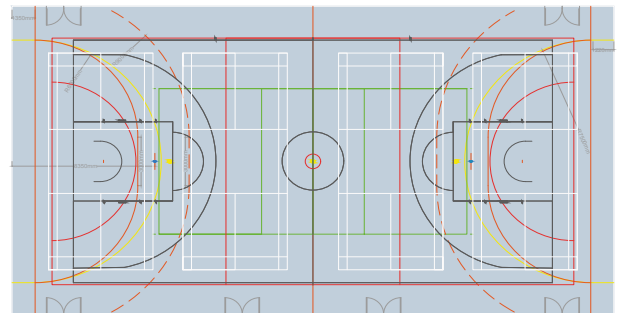

Apparatus Frames & Covers

Apparatus Frames and Covers are designed to fit flush with any chosen floor system. They allow apparatus to be integrated more efficiently and protect the subfloor. Typical sizes are illustrated below.

Round Apparatus Frame		Rectangle Apparatus Frame	
Clear Usable Diameter 120mm	Outer Frame 170mm	Clear Usable Area 340mm x 220mm	Outer Frame 420mm x 300mm

Other sizes are available on request

Line Marking

Sports floors must be line marked to strict dimensions with line widths +/-2mm of Sport England guidelines and overall dimensions within 0.1%.

With every new project DYNAMIK can prepare a line marking drawing to the latest Sport England and National Governing Body's standards and advise as to what level each sport can be played within a hall.