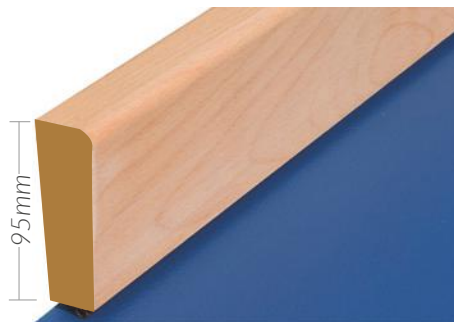

Hockey Skirting