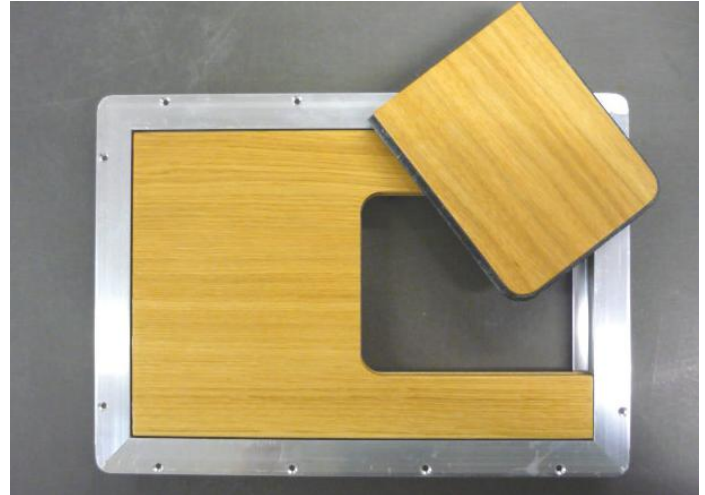

Door Threshold Trims

Door threshold trims are installed at doorways to the sports hall where the expansion and contraction of a surface can cause a gap between the sports floor and adjacent floors.

They are made from high quality aluminium and include a flexible rubber joint.

Ramps

Ramps are installed where there is a difference in the floor heights between the sports floor and adjacent floor. This will typically arise when Komfort Plus and Komfort Elite systems are installed over an existing floor. The length of ramp will be dependent on the difference in floor heights. All ramps will be installed to comply with The Equality Act (2010) and therefore have a maximum gradient of 1:12.

Apparatus Frames & Covers

Apparatus Frames and Covers are designed to fit flush with any chosen floor system. They allow apparatus to be integrated more efficiently and protect the subfloor. Typical sizes are illustrated below.

Round Apparatus Frame		Rectangle Apparatus Frame	
Clear Usable Diameter 120mm	Outer Frame 170mm	Clear Usable Area 340mm x 220mm	Outer Frame 420mm x 300mm

Other sizes are available on request

Line Marking