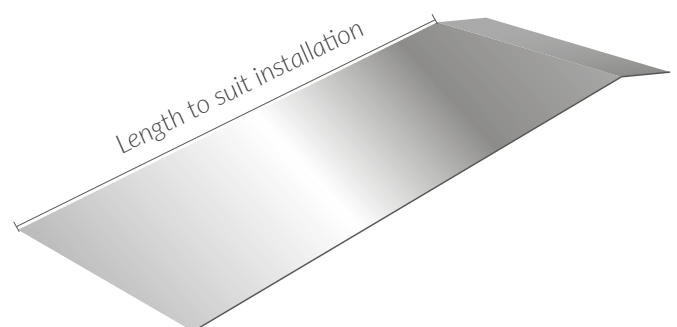

Door Threshold Trims

Door threshold trims are installed at doorways to the sports hall where the expansion and contraction of a surface can cause a gap between the sports floor and adjacent floors.

They are made from high quality aluminium and include a flexible rubber joint.

Ramps

Ramps are installed where there is a difference in the floor heights between the sports floor and adjacent floor. This will typically arise when Komfort Plus and Komfort Elite systems are installed over an existing floor. The length of ramp will be dependent on the difference in floor heights. All ramps will be installed to comply with The Equality Act (2010) and therefore have a maximum gradient of 1:12.