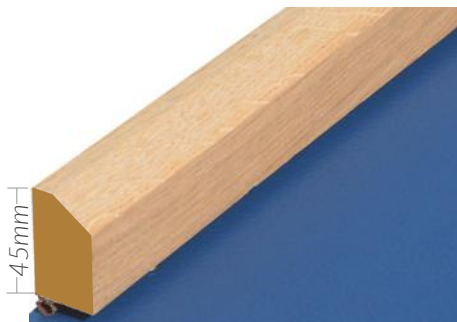

Skirting

The hardwood skirtings are designed to conceal the expansion gap around the perimeter of a sports floor. They allow for expansion and contraction of the floor and can include ventilation slots to allow air circulation into the floor void if required.

All of the skirtings are factory finished, varnished and ready for onsite installation. Skirtings are available in European Oak or Beech hardwood as standard.

Solid Skirting